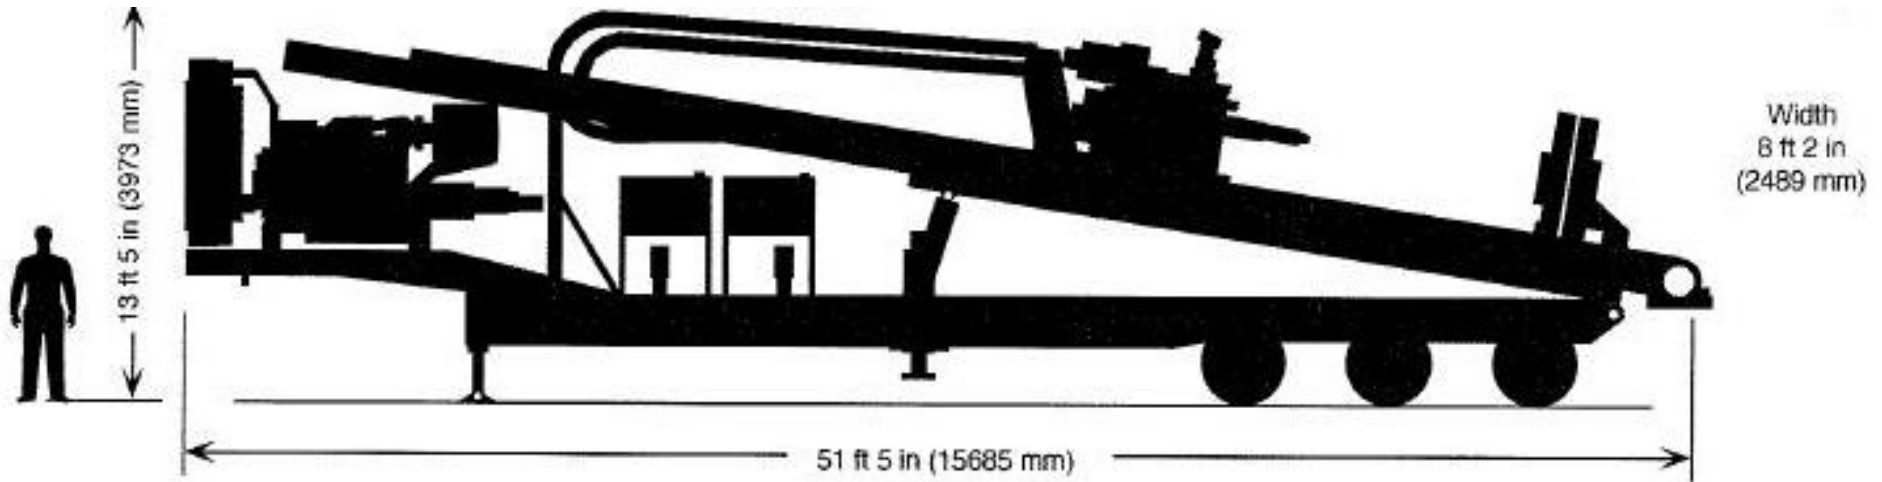

## DD 440 Dimensional Chart

Shipping weight 93,000 lb (42,222 kg)